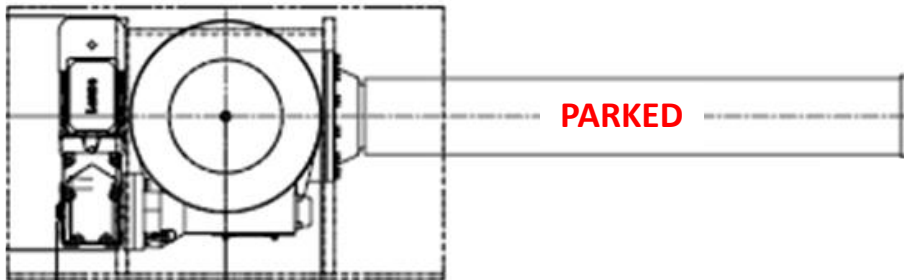

DMS MagnusMaster

Direction of travel of the BOAT

Rotor in **PARKED** position

BOW

STERN

HULL

Rotor in **PARKED** position
(Looking from the bow)

DMS MagnusMaster