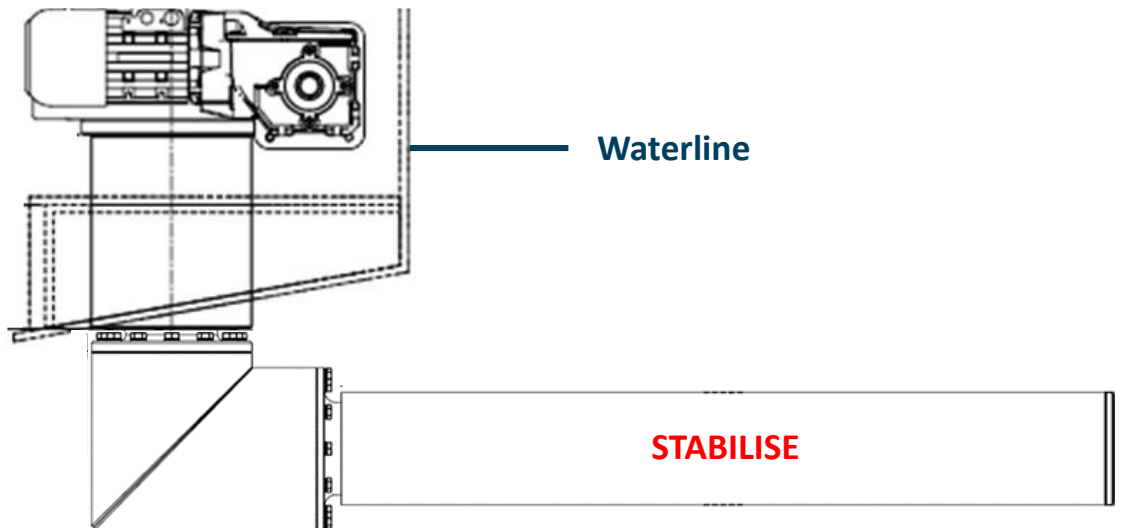

DMS MagnusMaster

Direction of travel of the BOAT

Rotor in **PARKED** position

BOW

STERN

HULL

Rotor in **PARKED** position
(Looking from the bow)

DMS MagnusMaster

Rotor in **STABILISE** position
(Looking from the bow)

DMS MagnusMaster

DMS MagnusMaster